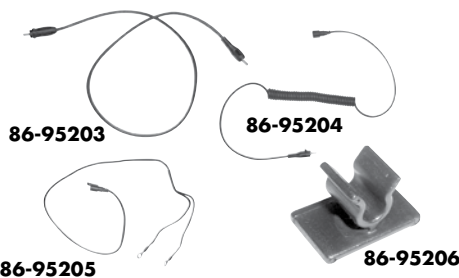

"Turn lock" replacement electric shield cord with clip
Hi-Quest S, Genesis S, Tanavi S, S2,
Supercomp S & Nevado S, S2

86-93105	Control Cord Kit (4 pcs)	(D)	$29.99
86-95203	Male plug cable	(D)	$9.99
86-95204	Spiral Coil cable	(D)	$12.99
86-95205	Battery Cable comm	(D)	$9.99
86-95206	Clip	(D)	$4.99

* Fail sur 86-92007 (modèle 2009), 86-93102 (modèle 2009), 86-95211 et 86-95081.