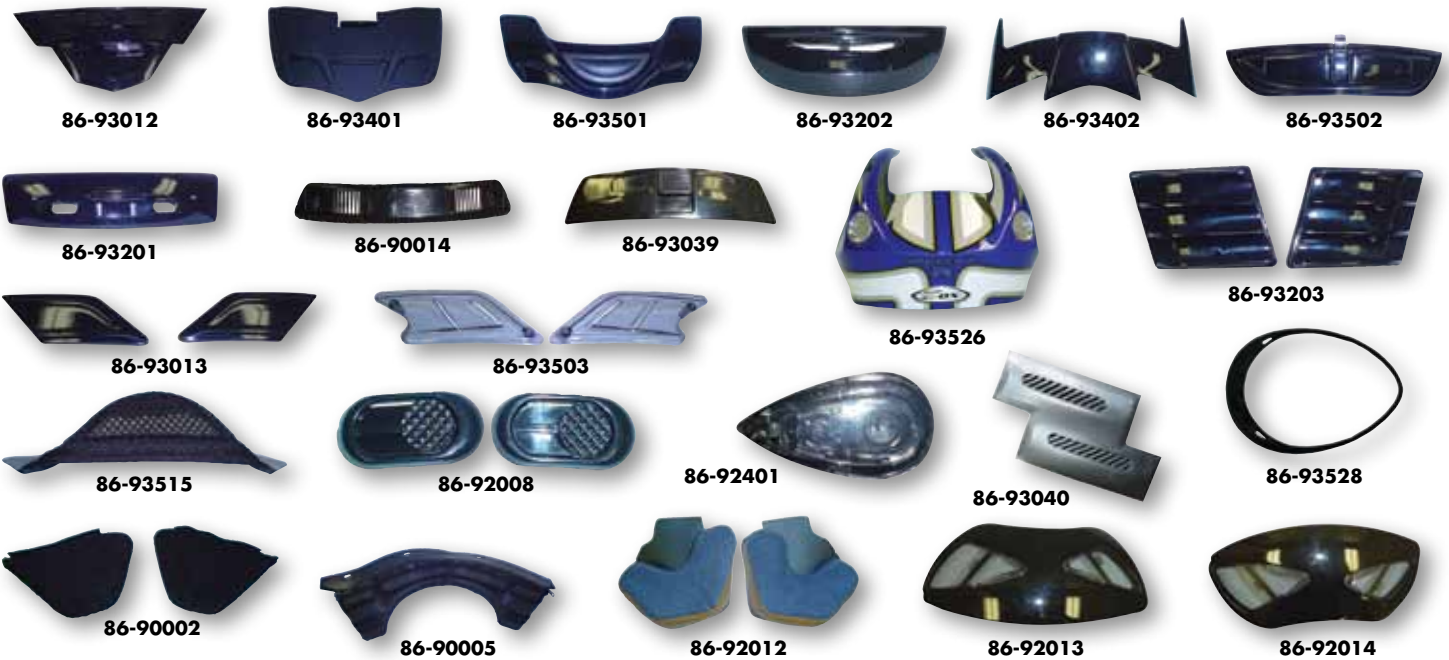

## ZOX® & VEGA® HELMET SPARE PARTS

### Spectra R Full Face Helmet

86-93501	Forehead vent Black	\$4.99
86-93502	Mouth vent	\$4.99
86-93503	Lateral air vent	\$4.99
86-93506	Ratchet kit	\$12.99
86-93507	Ratchet screws (4 pk)	\$3.99
86-93508	Sil Forehead vent	\$4.99
86-93509	Sil Mouth vent	\$4.99
86-93517	Spectra Top Vent Glossy Black	\$17.99
86-93518	Spectra Top Vent Matte Black	\$17.99
86-93519	Spectra Top Vent Red	\$17.99
86-93520	Spectra Top Vent Blue	\$17.99
86-93522	Spectra Top Vent Matte Black GRP	\$19.99
86-93523	Spectra Top Vent Matte Blue GRP	\$19.99
86-93524	Spectra Top Vent Matte Red GRP	\$19.99
86-93526	Spectra Top Vent Glossy Blue GRP	\$19.99
86-93527	Spectra Top Vent Glossy Red GRP	\$19.99
86-35091	Spectra liner XS	\$24.99
86-35092	Spectra liner S	\$24.99
86-35093	Spectra liner M	\$24.99
86-35094	Spectra liner L	\$24.99
86-35095	Spectra liner XL	\$24.99
86-35096	Spectra liner 2XL	\$24.99
86-93103	Snow breath deflector	\$16.99
86-93515	Chin curtain	\$4.99