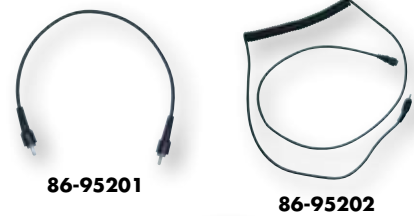

86-95201 **86-95202**
Replacement electric shield cord with RC plug
Hi-Quest S, Genesis S, Tanavi S, S2,
Supercomp S & Nevado S, S2

86-95105 Control Cord Kit (3 pcs) **$24.99**
86-95201 Male plug cable **$9.99**
86-95202 Spiral Coil cable **$12.99**
01-8940 Battery Cable comm. with fuse box **$9.99**
01-8941 DC Module Only **$4.99**

New HD SSI control cord
86-93111 Control Cord Kit (3 pcs) **$24.99**