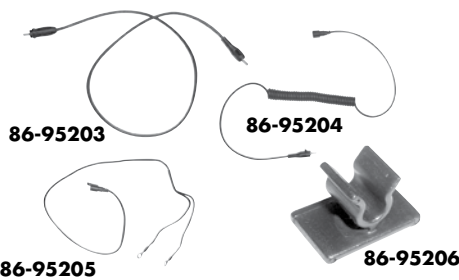

86-95203 **86-95204**
86-95205 **86-95206**
"Turn lock" replacement electric shield cord with clip
Hi-Quest S, Genesis S, Tanavi S, S2,
Supercomp S & Nevado S, S2

86-93105 Control Cord Kit (4 pcs) **$29.99**
86-95203 Male plug cable **$9.99**
86-95204 Spiral Coil cable **$12.99**
86-95205 Battery Cable comm **$9.99**
86-95206 Clip **$4.99**

* Fait sur 86-92007 (modèle 2009), 86-93102 (modèle 2009), 86-95211 et 86-95081.